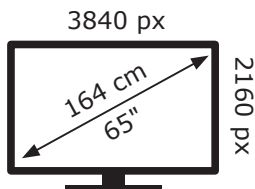

ENERGY

GRUNDIG

65 GFU 7900B UPW000

100 kWh/1000h

ABCDEF**G**

130 kWh/1000h

2019/2013